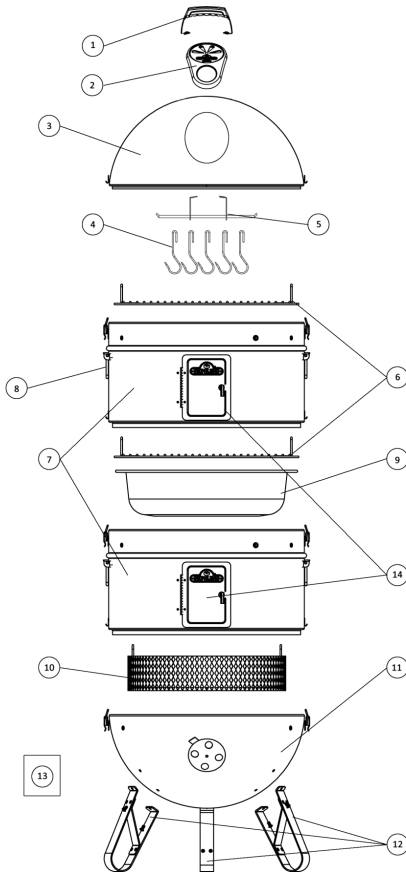

Napoleon Apollo AS200K-1 Parts List

1 Lid Handle Assembly
Part No. PNA9000114

2 Temp/Vent Bezel
Part No. NAS200K0214

3 Lid Assembly
Part No. NAS200K0314

4 Meat Hooks (x 5)
Part No. PQE90004

5 Hanger Bar
Part No. NAS200K05

6 Cooking Grill
Part No. NAS200K06

7 Chamber Assembly
Part No. NAS200K07

8 Folding Side Handle (x 4)
Part No. PQE90008

9 Water Pan
Part No. NAS200K09

10 Charcoal Basket
Part No. NAS200K10

11 Base Unit Assembly
Part No. NAS200K11

12 Leg (x 3)
Part No. NAS200K12

13 Hardware Pack
Part No. NAS200K13

14 Door (x2)
Part No. NAS200K14