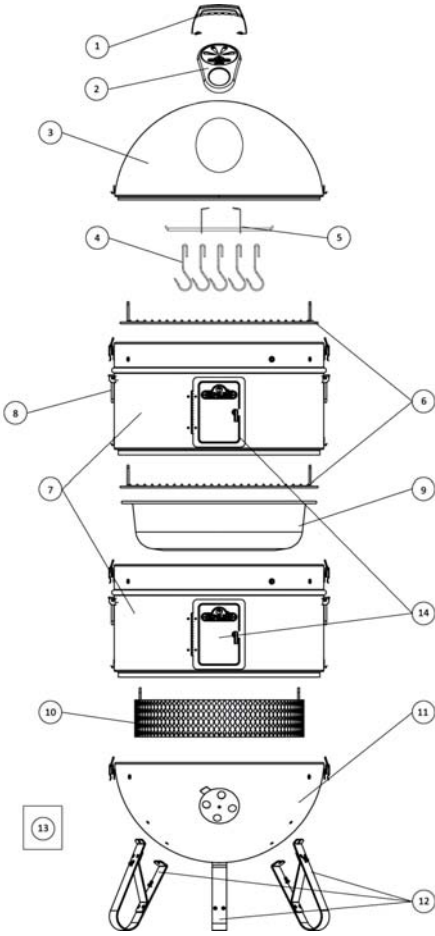

Napoleon Apollo AS300K-1 Parts List

- 1 Lid Handle Assembly
Part No. PNA 9000114
- 2 Temp/ Vent Bezel
Part No. PNA9000214
- 3 Lid Assembly
Part No. PNA9000314
- 4 Meat Hooks (x 5)
Part No. PQE90004
- 5 Hanger Bar
Part No. PQE90005
- 6 Cooking Grill
Part No. PQE90006
- 7 Chamber Assembly
Part No. PNA90007
- 8 Folding Side Handle (x 4)
Part No. PQE90008
- 9 Water Pan
Part No. PQE90009
- 10 Charcoal Basket
Part No. PQE90010
- 11 Base Unit Assembly
Part No. PQE90011
- 12 Leg (x 3)
Part No. PQE90012
- 13 Hardware Pack
Part No. PQE90013
- 14 Door (x2)
Part No. PNA90014