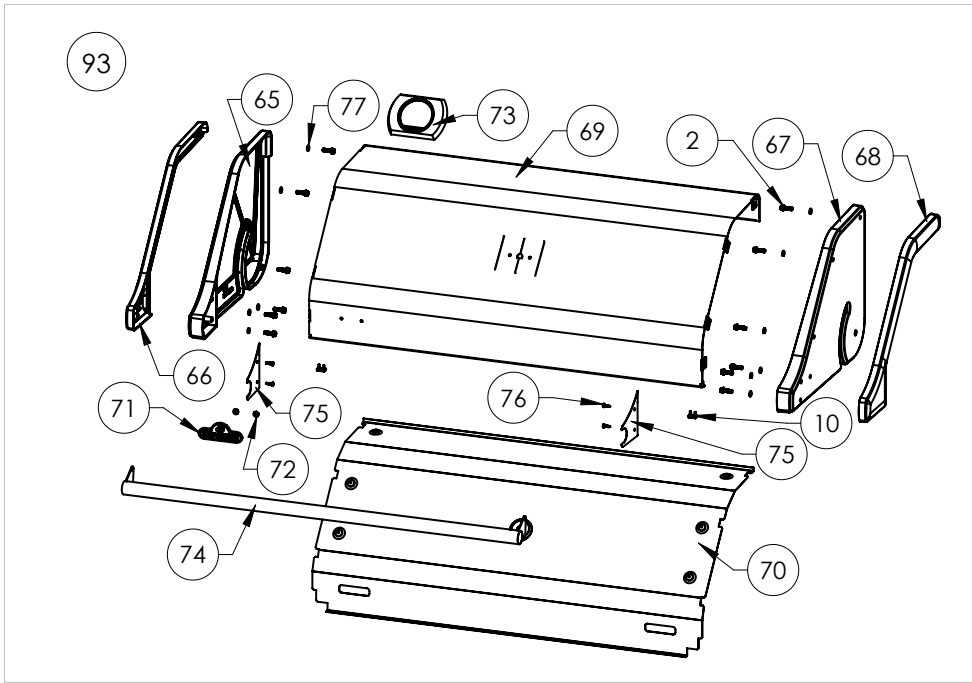

SE

Reservdelar

ITEM	PART #	DESCRIPTION	665
1	N010-0791	base	x
2	N570-0087	1/4-20 x 7/8" screw	x
3	N570-0038	1/4-20 x 1/2" screw	x
4	N100-0048	main burner	x
5	N100-0049	smoker burner	x
6	N080-0320	cross light bracket large	x
7	N080-0321	cross light bracket small	x
8	N080-0405	sear plate mount	x
9	N200-0106	smoker burner cover	x
10	N510-0013	black silicone lid bumper	x
11	N080-0329	burner grease shield	x
12	N450-0025	1/4" - 20 nut	x
13	N080-0315	bracket rear burner orifice	x
14	N455-0055	rear burner orifice	p
	W456-0050	rear burner orifice	n
15	N255-0058	90 degree elbow fitting	x
16	N080-0311	bracket igniter smoker burner	x
17	N720-0056	smoker burner flex	x
18	N455-0016	smoker burner orifice	p
	N455-0002	smoker burner orifice	n
19	N240-0033	smoker burner igniter	x
20	N655-0183	base stiffener	x
21	N570-0042	screw, 10-24 x 3/8"	x
22	N570-0008	#8 x 1/2" screw	x
23	N475-0330	control panel	x
24	N570-0078	screw M4 x 8mm	x
25	N010-0796	manifold	p
	N010-0797	manifold	n
26	N720-0070	manifold flex connector	x
27	N010-0857	step down regulator	x
28	N120-0024	end cap left	x
29	N120-0025	end cap right	x
30	N660-0006	switch lights	x
31	N660-0005	switch ignition	x
32	N585-0098	switch heat shield	x
33	N010-0912	control panel wire harness	x
34	N010-0939	control knob bezel large	x
35	N010-0940	control knob bezel small	x
36	N380-0035-CL	burner control knob large	x
37	N380-0034-CL	burner control knob small	x
38	N585-0101	smoker shield	x
39	N750-0040	rear burner ignition wire	x
40	N570-0022	screw, 8-32 x 3/8"	x