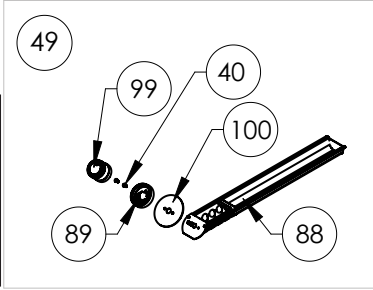

SE

Reservdelar

ITEM	PART #	DESCRIPTION	665
1	N010-0791	base	x
2	N570-0087	1/4-20 x 7/8" screw	x
3	N570-0038	1/4-20 x 1/2" screw	x
4	N100-0048	main burner	x
5	N100-0049	smoker burner	x
6	N080-0320	cross light bracket large	x
7	N080-0321	cross light bracket small	x
8	N080-0405	sear plate mount	x
9	N200-0106	smoker burner cover	x
10	N510-0013	black silicone lid bumper	x
11	N080-0329	burner grease shield	x
12	N450-0025	1/4" - 20 nut	x
13	N080-0315	bracket rear burner orifice	x
14	N455-0055	rear burner orifice	p
	W456-0050	rear burner orifice	n
15	N255-0058	90 degree elbow fitting	x
16	N080-0311	bracket igniter smoker burner	x
17	N720-0056	smoker burner flex	x
18	N455-0016	smoker burner orifice	p
	N455-0002	smoker burner orifice	n
19	N240-0033	smoker burner igniter	x
20	N655-0183	base stiffener	x
21	N570-0042	screw, 10-24 x 3/8"	x
22	N570-0008	#8 x 1/2" screw	x
23	N475-0330	control panel	x
24	N570-0078	screw M4 x 8mm	x
25	N010-0796	manifold	p
	N010-0797	manifold	n
26	N720-0070	manifold flex connector	x
27	N010-0857	step down regulator	x
28	N120-0024	end cap left	x
29	N120-0025	end cap right	x
30	N660-0006	switch lights	x
31	N660-0005	switch ignition	x
32	N585-0098	switch heat shield	x
33	N010-0912	control panel wire harness	x
34	N010-0939	control knob bezel large	x
35	N010-0940	control knob bezel small	x
36	N380-0035-CL	burner control knob large	x
37	N380-0034-CL	burner control knob small	x
38	N585-0101	smoker shield	x
39	N750-0040	rear burner ignition wire	x
40	N570-0022	screw, 8-32 x 3/8"	x