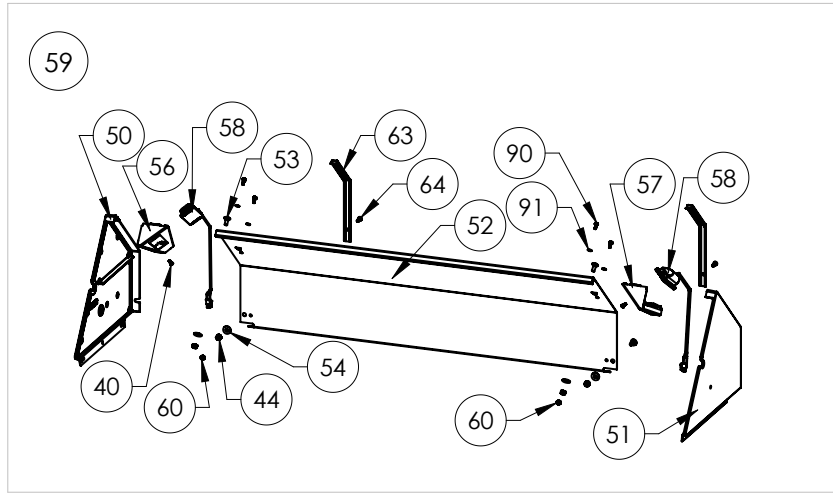

SE

Reservdelar

ITEM	PART #	DESCRIPTION	665
1	N010-0791	base	x
2	N570-0087	1/4-20 x 7/8" screw	x
3	N570-0038	1/4-20 x 1/2" screw	x
4	N100-0048	main burner	x
5	N100-0049	smoker burner	x
6	N080-0320	cross light bracket large	x
7	N080-0321	cross light bracket small	x
8	N080-0405	sear plate mount	x
9	N200-0106	smoker burner cover	x
10	N510-0013	black silicone lid bumper	x
11	N080-0329	burner grease shield	x
12	N450-0025	1/4" - 20 nut	x
13	N080-0315	bracket rear burner orifice	x
14	N455-0055	rear burner orifice	p
	W456-0050	rear burner orifice	n
15	N255-0058	90 degree elbow fitting	x
16	N080-0311	bracket igniter smoker burner	x
17	N720-0056	smoker burner flex	x
18	N455-0016	smoker burner orifice	p
	N455-0002	smoker burner orifice	n
19	N240-0033	smoker burner igniter	x
20	N655-0183	base stiffener	x
21	N570-0042	screw, 10-24 x 3/8"	x
22	N570-0008	#8 x 1/2" screw	x
23	N475-0330	control panel	x
24	N570-0078	screw M4 x 8mm	x
25	N010-0796	manifold	p
	N010-0797	manifold	n
26	N720-0070	manifold flex connector	x
27	N010-0857	step down regulator	x
28	N120-0024	end cap left	x
29	N120-0025	end cap right	x
30	N660-0006	switch lights	x
31	N660-0005	switch ignition	x
32	N585-0098	switch heat shield	x
33	N010-0912	control panel wire harness	x
34	N010-0939	control knob bezel large	x
35	N010-0940	control knob bezel small	x
36	N380-0035-CL	burner control knob large	x
37	N380-0034-CL	burner control knob small	x
38	N585-0101	smoker shield	x
39	N750-0040	rear burner ignition wire	x
40	N570-0022	screw, 8-32 x 3/8"	x