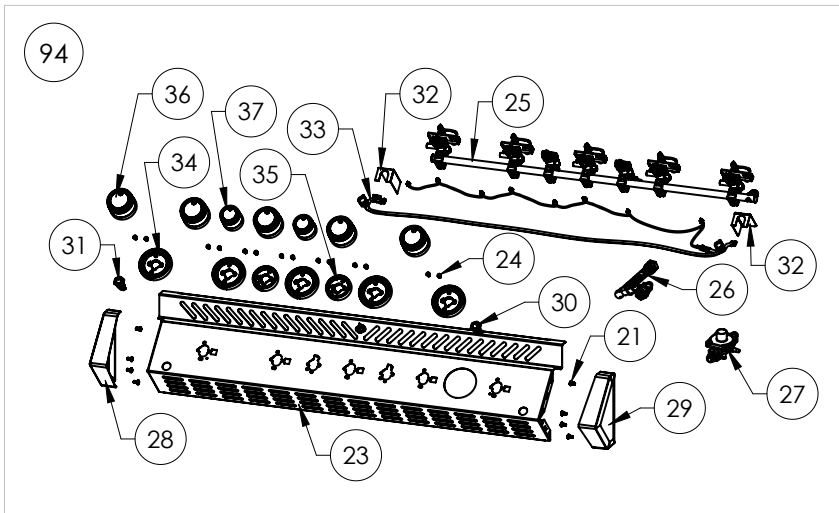

SE

Reservdelar

ITEM	PART #	DESCRIPTION	665
1	N010-0791	base	x
2	N570-0087	1/4-20 x 7/8" screw	x
3	N570-0038	1/4-20 x 1/2" screw	x
4	N100-0048	main burner	x
5	N100-0049	smoker burner	x
6	N080-0320	cross light bracket large	x
7	N080-0321	cross light bracket small	x
8	N080-0405	sear plate mount	x
9	N200-0106	smoker burner cover	x
10	N510-0013	black silicone lid bumper	x
11	N080-0329	burner grease shield	x
12	N450-0025	1/4" - 20 nut	x
13	N080-0315	bracket rear burner orifice	x
14	N455-0055	rear burner orifice	p
	W456-0050	rear burner orifice	n
15	N255-0058	90 degree elbow fitting	x
16	N080-0311	bracket igniter smoker burner	x
17	N720-0056	smoker burner flex	x
18	N455-0016	smoker burner orifice	p
	N455-0002	smoker burner orifice	n
19	N240-0033	smoker burner igniter	x
20	N655-0183	base stiffener	x
21	N570-0042	screw, 10-24 x 3/8"	x
22	N570-0008	#8 x 1/2" screw	x
23	N475-0330	control panel	x
24	N570-0078	screw M4 x 8mm	x
25	N010-0796	manifold	p
	N010-0797	manifold	n
26	N720-0070	manifold flex connector	x
27	N010-0857	step down regulator	x
28	N120-0024	end cap left	x
29	N120-0025	end cap right	x
30	N660-0006	switch lights	x
31	N660-0005	switch ignition	x
32	N585-0098	switch heat shield	x
33	N010-0912	control panel wire harness	x
34	N010-0939	control knob bezel large	x
35	N010-0940	control knob bezel small	x
36	N380-0035-CL	burner control knob large	x
37	N380-0034-CL	burner control knob small	x
38	N585-0101	smoker shield	x
39	N750-0040	rear burner ignition wire	x
40	N570-0022	screw, 8-32 x 3/8"	x