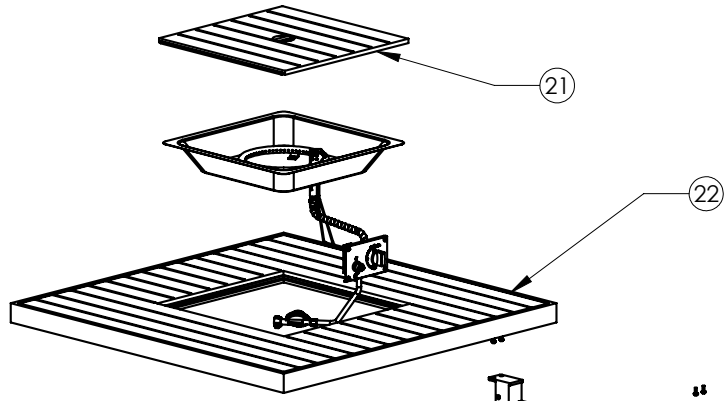

PARTS DIAGRAM HAMP2

SE