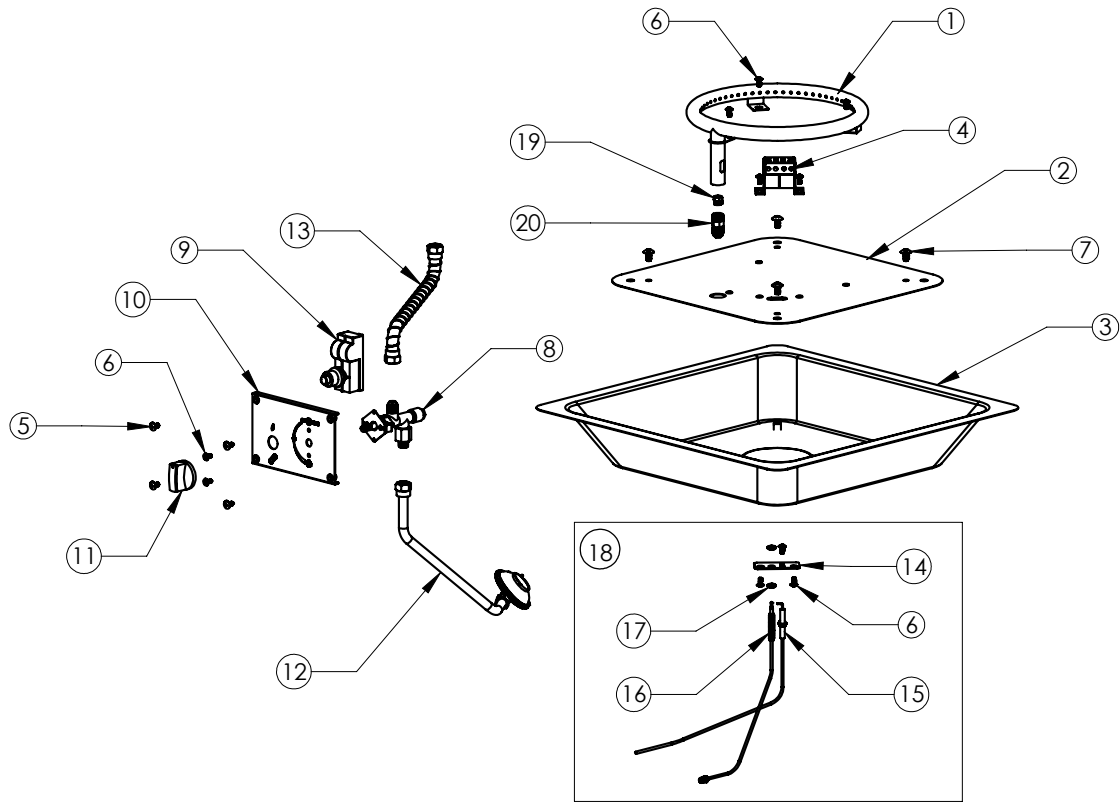

Reservdelar HAMP2

Item	Part #	Description	x
1	N100-0054	burner	x
2	N500-0063	burner plate	x
3	N710-0098	burner pan	x
4	N585-0109	burner shield	x
5	N570-0094	screw M5 x 10mm	x
6	Z570-0032	screw M4 x 10mm	x
7	Z570-0024	screw M6 x 12mm	x
8	N010-0899	valve assembly	p
9	N357-0013	igniter	x
10	N500-0061	control panel	x
11	N380-0033	control knob	x
12	N530-0032	regulator -Germany	p
	N530-0033	regulator -Holland	p
	N530-0034	regulator -Spain/Finland/Norway/Denmark	p
	N530-0035	regulator -Sweden	p
	N530-0036	regulator -Italy	p
	N530-0037	regulator -United Kingdom	p
	N530-0038	regulator -France	p
	N530-0039	regulator -Hungary	p
	N530-0042	regulator -Switzerland	p
	N530-0043	regulator -Russia	p
	N530-0044	regulator -Poland	p
	N530-0046	regulator -Czech Republic	p
13	N720-0076	flex connector	x
14	N500-0062	bracket electrode	x
15	N240-0038	electrode	x
16	N680-0001-SER	thermocouple	x
17	N735-0024	washer M8	x
18	N010-0898	electrode assembly	x
19	N455-0088	orifice #53 (50 mbar)	p
	N455-0089	orifice #51 (30 mbar)	p
20	N255-0065	fitting	x
21	N335-0095-GY1TX	lid	x
22	N705-0044-GY1TX	table top	x
23	N475-0412-GY1TX	rear panel	x
24	N010-0901-GY1TX	frame assembly	x
25	N475-0411-GY1TX	right panel	x
26	N475-0410-GY1TX	left panel	x
27	N225-0064-GY1TX	door	x
28	N385-0307-SER	napoleon logo	x
29	N325-0097	handle door	x
30	N570-0119	leveling foot	x
	N020-0175	fastener kit	x
	N300-0002	glass embers topaz (2per)	x

Reservdelar HAMP2

Item	Part #	Description	x
	N370-0778	NG conversion kit	ac
	mega	glass embers - amber 1lb	ac
	megb	glass embers - blue 1lb	ac
	megk	glass embers - black 1lb	ac
	megr	glass embers - red 1lb	ac
	mkga	glass embers - amber 5lb	ac
	mkgc	glass embers - clear 5lb	ac
	mkgk	glass embers - black 5lb	ac
	mkgb	glass embers - blue 5lb	ac
	mkgr	glass embers - red 5lb	ac
	68854	optional table cover	ac

x-standard
n-maakaasun

ac-tarvikkeet
p-propaani

SE

PARTS DIAGRAM HAMP2

SE