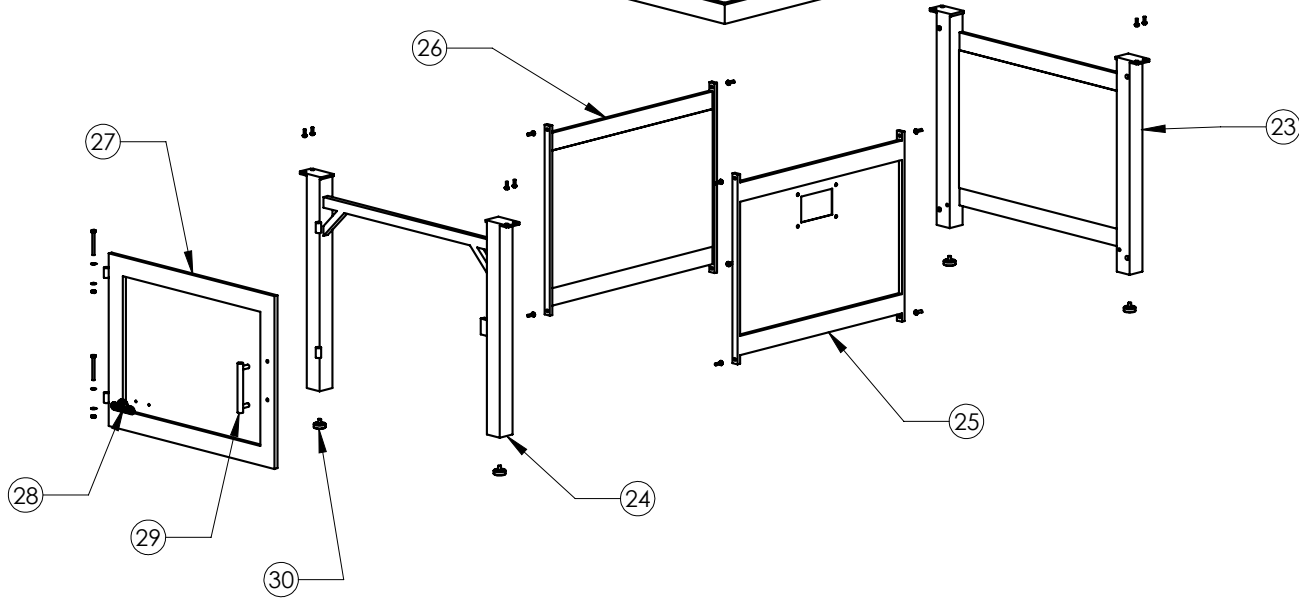

PARTS DIAGRAM HAMP2

SE