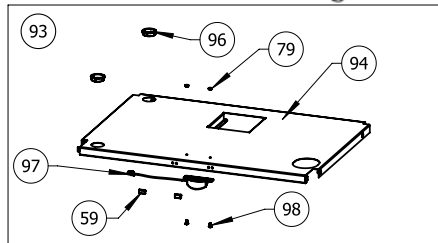

OSALUETTELO / Reservdelar

Item	Part #	Description	RSIB
112	N335-0098-M02	side burner lid	x
113	N305-0076	side burner grate	x
114	N710-0063	side burner drip pan	x
115	N240-0026	side burner electrode	x
116	N010-0612	side burner	x
117	Z735-0001	M9 x 5mm x 0.5mm washer	x
118	N080-0358	side burner drip pan bracket	x
119	N475-0341-GY1SG	panel inner cabinet	x
120	N500-0039K	side burner plate	x
121	W450-0020	#10-24 nutsert	x
122	N590-0251-GY1SG	shelf	x
123	N010-0881	left door assem	x
124	N010-0880	right door assem	x
125	Z080-0012	bottle opener	x
126	N160-0002	hose retainer clip	x
127	N130-0010	caster wheels	x
128	N325-0064	shelf handle side	x
129	N325-0063	shelf handle front	x
130	N120-0033-GY0TX	left side shelf end cap	x
131	N185-0001	grease container aluminum	x
132	N710-0062	grease tray aluminum	x
133	N570-0080	14 x 1/2" screw	x
134	N080-0384-GY1SG	adjustable tank ring bracket	x
	N215-0016	wind deflector	ac
	62007	grease trays foil (5 pieces)	ac
	69213	rotisserie kit -UK	ac
	69212	rotisserie kit - CE	ac
	69233	rotisserie kit commercial -UK	ac
	69232	rotisserie kit commercial - CE	ac
	68171	vinyl cover	ac
	56018	stainless steel griddle	ac
	56040	cast iron griddle	ac
	67731	charcoal tray	ac

x - standard
n - natur

ac - tillbehör
p - propan

x-standard
n-maakaasun

ac-tarvikkeet
p-propaani