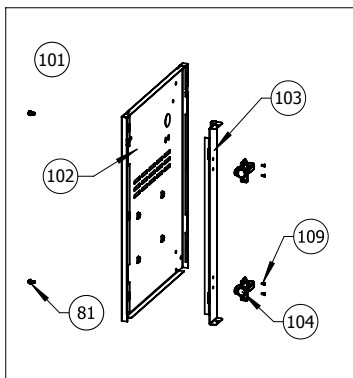

OSALUETTELO / Reservdelar

Item	Part #	Description	RSIB
112	N335-0098-M02	side burner lid	x
113	N305-0076	side burner grate	x
114	N710-0063	side burner drip pan	x
115	N240-0026	side burner electrode	x
116	N010-0612	side burner	x
117	Z735-0001	M9 x 5mm x 0.5mm washer	x
118	N080-0358	side burner drip pan bracket	x
119	N475-0341-GY1SG	panel inner cabinet	x
120	N500-0039K	side burner plate	x
121	W450-0020	#10-24 nutsert	x
122	N590-0251-GY1SG	shelf	x
123	N010-0881	left door assem	x
124	N010-0880	right door assem	x
125	Z080-0012	bottle opener	x
126	N160-0002	hose retainer clip	x
127	N130-0010	caster wheels	x
128	N325-0064	shelf handle side	x
129	N325-0063	shelf handle front	x
130	N120-0033-GY0TX	left side shelf end cap	x
131	N185-0001	grease container aluminum	x
132	N710-0062	grease tray aluminum	x
133	N570-0080	14 x 1/2" screw	x
134	N080-0384-GY1SG	adjustable tank ring bracket	x
	N215-0016	wind deflector	ac
	62007	grease trays foil (5 pieces)	ac
	69213	rotisserie kit -UK	ac
	69212	rotisserie kit - CE	ac
	69233	rotisserie kit commercial -UK	ac
	69232	rotisserie kit commercial - CE	ac
	68171	vinyl cover	ac
	56018	stainless steel griddle	ac
	56040	cast iron griddle	ac
	67731	charcoal tray	ac

x - standard
n - natur

ac - tillbehör
p - propan

x-standard
n-maakaasun

ac-tarvikkeet
p-propaani