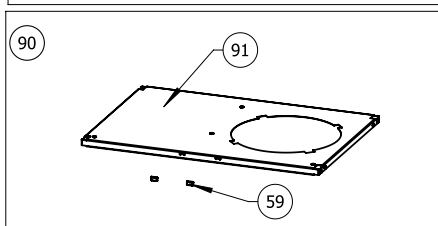

OSALUETTELO / Reservdelar

Item	Part #	Description	RSIB
112	N335-0098-M02	side burner lid	x
113	N305-0076	side burner grate	x
114	N710-0063	side burner drip pan	x
115	N240-0026	side burner electrode	x
116	N010-0612	side burner	x
117	Z735-0001	M9 x 5mm x 0.5mm washer	x
118	N080-0358	side burner drip pan bracket	x
119	N475-0341-GY1SG	panel inner cabinet	x
120	N500-0039K	side burner plate	x
121	W450-0020	#10-24 nutsert	x
122	N590-0251-GY1SG	shelf	x
123	N010-0881	left door assem	x
124	N010-0880	right door assem	x
125	Z080-0012	bottle opener	x
126	N160-0002	hose retainer clip	x
127	N130-0010	caster wheels	x
128	N325-0064	shelf handle side	x
129	N325-0063	shelf handle front	x
130	N120-0033-GY0TX	left side shelf end cap	x
131	N185-0001	grease container aluminum	x
132	N710-0062	grease tray aluminum	x
133	N570-0080	14 x 1/2" screw	x
134	N080-0384-GY1SG	adjustable tank ring bracket	x
	N215-0016	wind deflector	ac
	62007	grease trays foil (5 pieces)	ac
	69213	rotisserie kit -UK	ac
	69212	rotisserie kit - CE	ac
	69233	rotisserie kit commercial -UK	ac
	69232	rotisserie kit commercial - CE	ac
	68171	vinyl cover	ac
	56018	stainless steel griddle	ac
	56040	cast iron griddle	ac
	67731	charcoal tray	ac

x - standard
n - natur

ac - tillbehör
p - propan

x-standard
n-maakaasun

ac-tarvikkeet
p-propaani