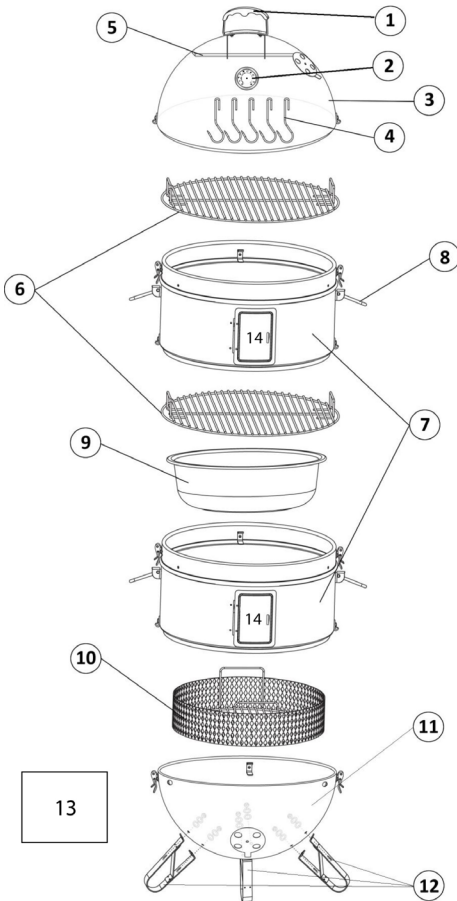

## Napoleon Apollo Parts List AS200K

1 Lid Handle Assembly  
Part No. PNA90001

2 Temperature Gauge  
Part No. PNA90002

3 Lid Assembly  
Part No. NAS200K03

4 Meat Hooks (x 5)  
Part No. PQE90004

5 Hanger Bar  
Part No. NAS200K05

6 Cooking Grill  
Part No. NAS200K06

7 Chamber Assembly  
Part No. NAS200K07

8 Folding Side Handle (x 4)  
Part No. PQE90008

9 Water Pan  
Part No. NAS200K09

10 Charcoal Basket  
Part No. NAS200K10

11 Base Unit Assembly  
Part No. NAS200K11

12 Leg (x 3)  
Part No. NAS200K12

13 Hardware Pack  
Part No. NAS200K13

14 Door (x2)  
Part No. NAS200K14