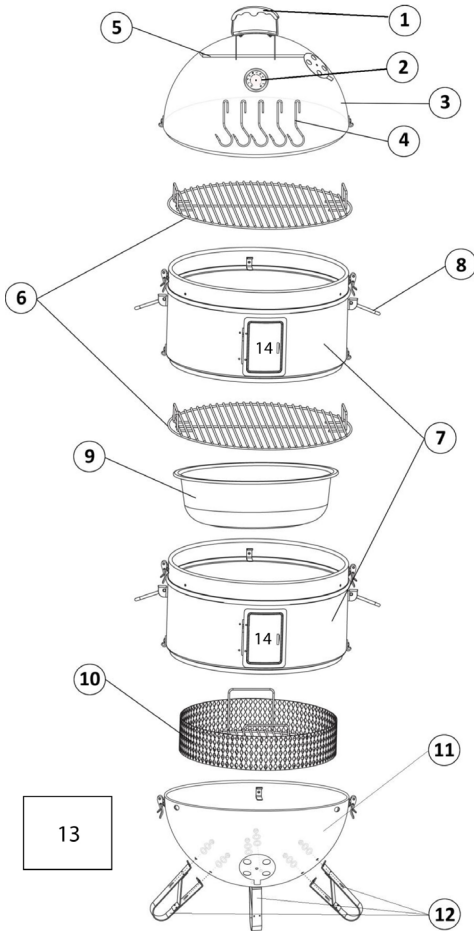

Napoleon Apollo Parts List AS300K

- | |
|--|
| 1 Lid Handle Assembly
Part No. PNA90001 |
| 2 Temperature Gauge
Part No. PNA90002 |
| 3 Lid Assembly
Part No. PNA90003 |
| 4 Meat Hooks (x 5)
Part No. PQE90004 |
| 5 Hanger Bar
Part No. PQE90005 |
| 6 Cooking Grill
Part No. PQE90006 |
| 7 Chamber Assembly
Part No. PNA90007 |
| 8 Folding Side Handle (x 4)
Part No. PQE90008 |
| 9 Water Pan
Part No. PQE90009 |
| 10 Charcoal Basket
Part No. PQE90010 |
| 11 Base Unit Assembly
Part No. PQE90011 |
| 12 Leg (x 3)
Part No. PQE90012 |
| 13 Hardware Pack
Part No. PQE90013 |
| 14 Door (x2)
Part No. PNA90014 |