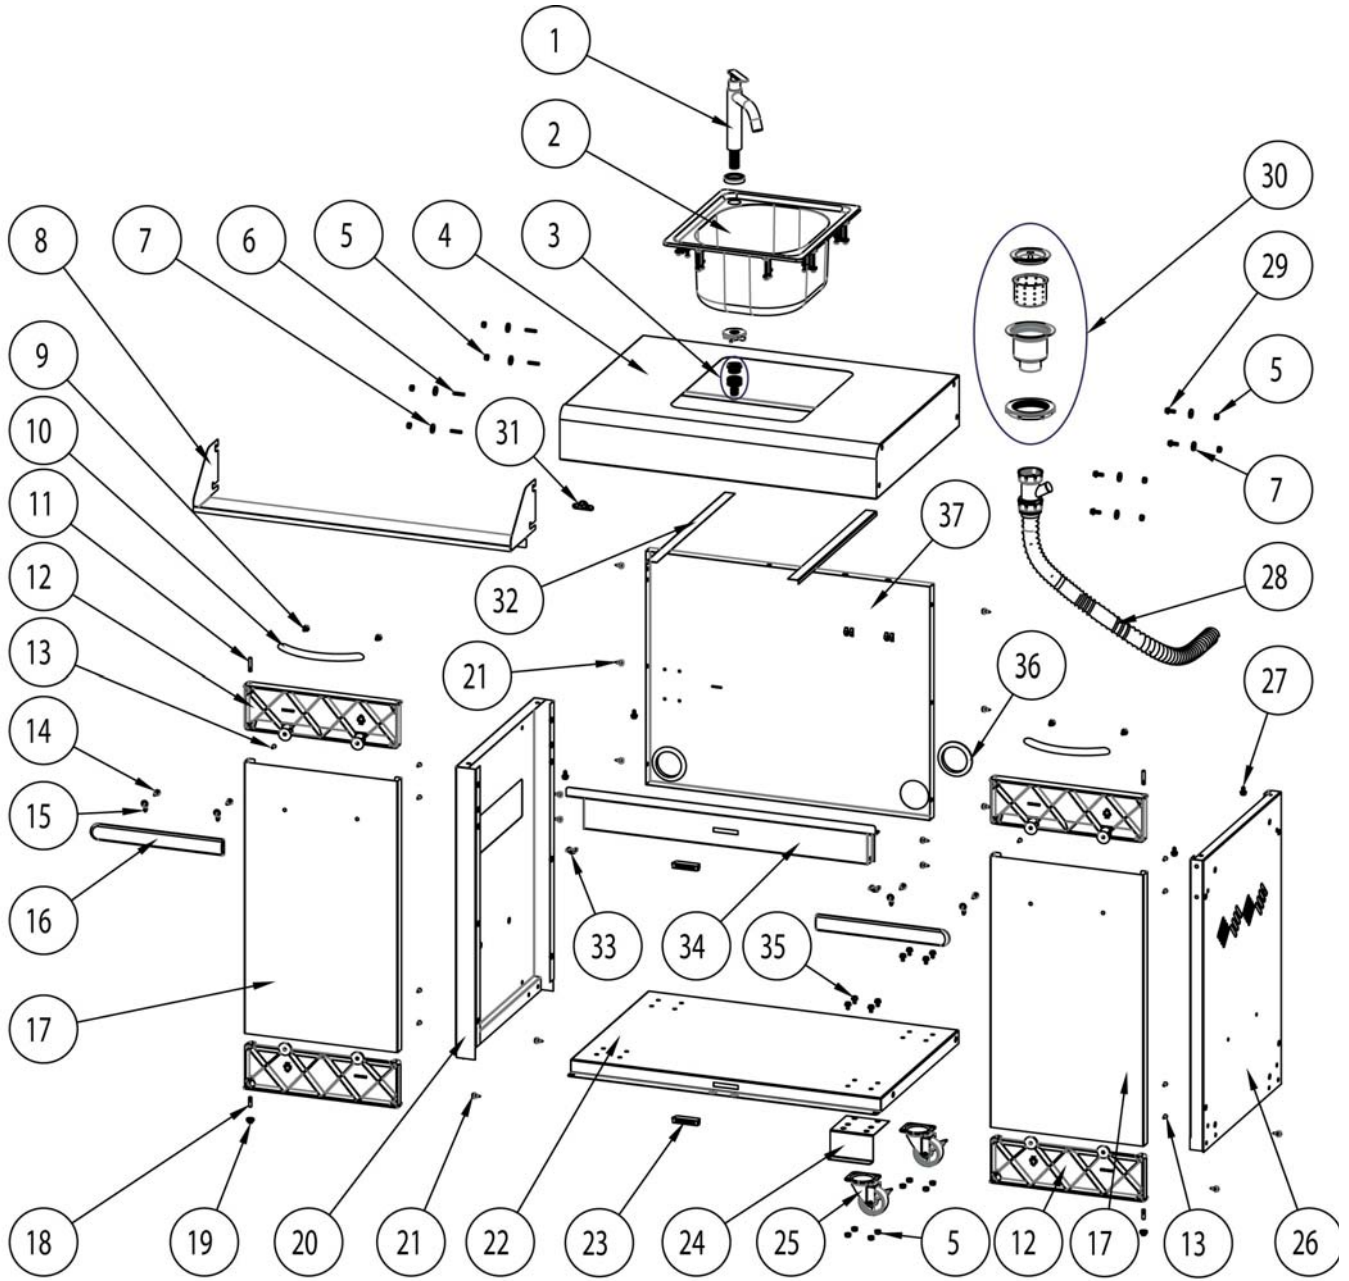

Parts Diagram / Diagramme De Pièces / Teilezeichnung

Parts List

Item	Part #	Description	ODKSM100
1	n265-0001	faucet	x
2	n595-0001	sink	x
3	n255-0055	fitting hose	x
	n255-0056	barbed fitting	x
4	n590-0230	shelf counter top	x
5	n450-0027	locking nut 1/4-20	x
6	n570-0102	bolt stud 1/4-20 x 1"	x
7	n450-0040	nut washer 1/4-20	x
8	n710-0076	condiment tray	x
9	n570-0038	1/4-20 x 1/2" screw	x
10	n325-0048	door handle	x
11	n485-0016	pivot pin door top	x
12	n120-0019-gyotx	door end cap	x
13	n570-0100	#8 x 1/2" screw	x
14	n570-0099	#14 x 3/4" screw	x
15	n340-0007	tool hook	x
16	n325-0062	door handle	x
17	n475-0293-m06	door panel	x
18	n485-0017	pivot pin door bottom	x
19	n105-0011	door bushings	x
20	n475-0304-sv1sg	left/right side panel cabinet enclosure	x
21	n570-0080	#14 x 1/2" screw	x
22	n590-0229-sv1sg	bottom shelf	x
23	n430-0002	magnetic catch	x
24	n080-0212s	stabilizer brackets	x
25	n130-0012	revolving caster	x
26	n475-0183s	left/right side panel cabinet enclosure	x
27	n570-0091	1/4-20 x 1/2" screw -sharp	x
28	n720-0059	flexible drain hose	x
29	n570-0082	1/4-20 x 5/8" screw	x
30	n252-0002	strainer drain	x
31	w385-0334	logo Napoleon	x
32	n655-0149	stiffener counter top	x
33	n160-0022	clip door pivot pin	x
34	n655-0124s	front cabinet support	x
35	n570-0073	1/4-20 x 3/8" screw	x
36	n105-0013	bushing	x
37	n475-0271s	rear cart panel	x