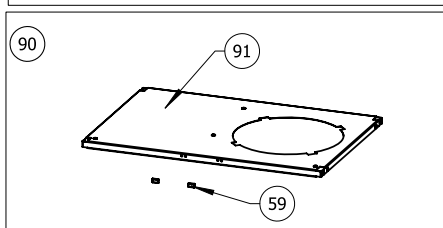

OSALUETTELO / Reservdelar

Item	Part #	Description	RSIB
119	N475-0341-GY1SG	panel inner cabinet	x
120	N500-0039K	side burner plate	x
121	W450-0020	#10-24 nutsert	x
122	N590-0251-GY1SG	shelf	x
123	N010-0881	left door assem	x
124	N010-0880	right door assem	
125	Z080-0012	bottle opener	x
126	N160-0002	hose retainer clip	x
127	N130-0010	caster wheels	x
128	N325-0064	shelf handle side	x
129	N325-0063	shelf handle front	x
130	N120-0033-GY0TX	left side shelf end cap	x
131	N185-0001	grease container aluminum	x
132	N710-0062	grease tray aluminium	x
133	N570-0080	14 x 1/2" screw	x
134	N080-0384-GY1SG	adjustable tank ring bracket	x
	N215-0016	wind deflector	ac
	62007	grease trays foil (5 pieces)	ac
	65213	rotisserie kit -UK	ac
	65212	rotisserie kit - CE	ac
	65233	rotisserie kit commercial -UK	ac
	65232	rotisserie kit commercial - CE	ac
	68171	vinyl cover	ac
	56018	stainless steel griddle	ac
	56040	cast iron griddle	ac
	67731	charcoal tray	ac

x - standard
n - natur

ac - tillbehör
p - propan

x-standard
n-maakaasun

ac-tarvikkeet
p-propaani