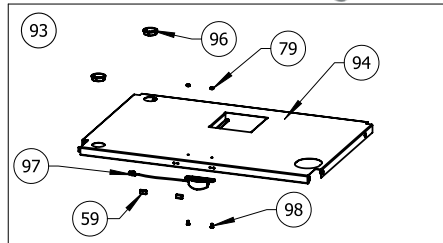

OSALUETTELO / Reservdelar

Item	Part #	Description	RSIB
119	N475-0341-GY1SG	panel inner cabinet	x
120	N500-0039K	side burner plate	x
121	W450-0020	#10-24 nutsert	x
122	N590-0251-GY1SG	shelf	x
123	N010-0881	left door assem	x
124	N010-0880	right door assem	
125	Z080-0012	bottle opener	x
126	N160-0002	hose retainer clip	x
127	N130-0010	caster wheels	x
128	N325-0064	shelf handle side	x
129	N325-0063	shelf handle front	x
130	N120-0033-GY0TX	left side shelf end cap	x
131	N185-0001	grease container aluminum	x
132	N710-0062	grease tray aluminium	x
133	N570-0080	14 x 1/2" screw	x
134	N080-0384-GY1SG	adjustable tank ring bracket	x
	N215-0016	wind deflector	ac
	62007	grease trays foil (5 pieces)	ac
	65213	rotisserie kit -UK	ac
	65212	rotisserie kit - CE	ac
	65233	rotisserie kit commercial -UK	ac
	65232	rotisserie kit commercial - CE	ac
	68171	vinyl cover	ac
	56018	stainless steel griddle	ac
	56040	cast iron griddle	ac
	67731	charcoal tray	ac

x - standard
n - natur

ac - tillbehör
p - propan

x-standard
n-maakaasun

ac-tarvikkeet
p-propaani