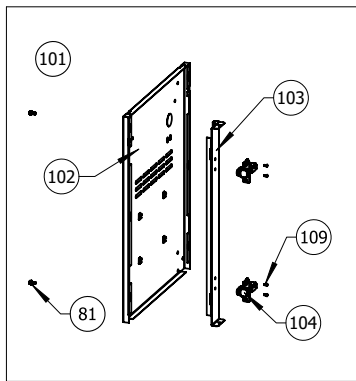

OSALUETTELO / Reservdelar

Item	Part #	Description	RSIB
119	N475-0341-GY1SG	panel inner cabinet	x
120	N500-0039K	side burner plate	x
121	W450-0020	#10-24 nutsert	x
122	N590-0251-GY1SG	shelf	x
123	N010-0881	left door assem	x
124	N010-0880	right door assem	
125	Z080-0012	bottle opener	x
126	N160-0002	hose retainer clip	x
127	N130-0010	caster wheels	x
128	N325-0064	shelf handle side	x
129	N325-0063	shelf handle front	x
130	N120-0033-GY0TX	left side shelf end cap	x
131	N185-0001	grease container aluminum	x
132	N710-0062	grease tray aluminium	x
133	N570-0080	14 x 1/2" screw	x
134	N080-0384-GY1SG	adjustable tank ring bracket	x
	N215-0016	wind deflector	ac
	62007	grease trays foil (5 pieces)	ac
	65213	rotisserie kit -UK	ac
	65212	rotisserie kit - CE	ac
	65233	rotisserie kit commercial -UK	ac
	65232	rotisserie kit commercial - CE	ac
	68171	vinyl cover	ac
	56018	stainless steel griddle	ac
	56040	cast iron griddle	ac
	67731	charcoal tray	ac

x - standard
n - natur

ac - tillbehör
p - propan

x-standard
n-maakaasun

ac-tarvikkeet
p-propaani